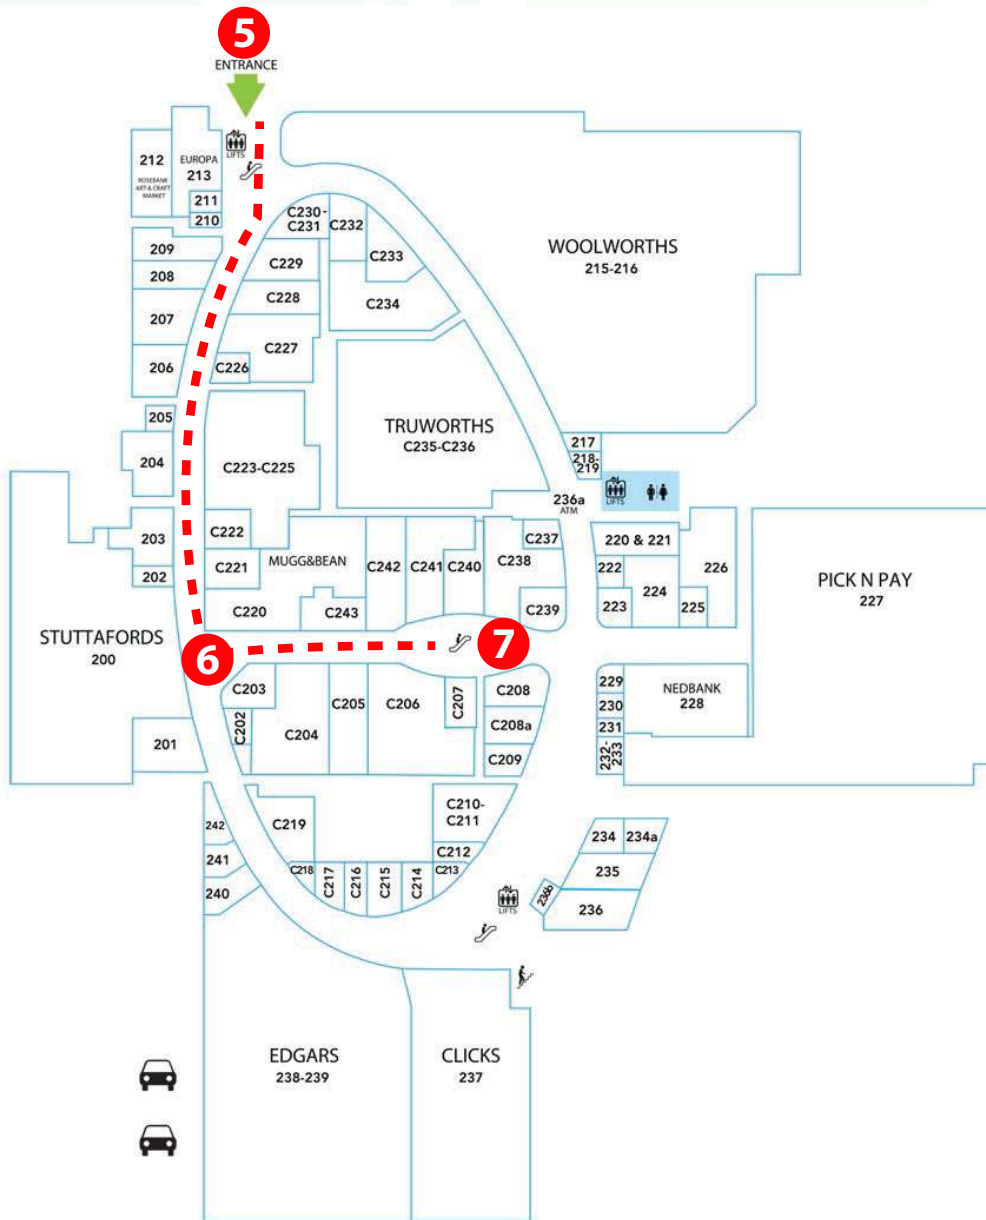

## DIRECTIONS FROM GAUTRAIN TO ROSEBANK MALL

1. On the main concourse turn toward the Western exit marked "Shops".
2. Take the elevator to the ground floor– walk down the pedestrian path through The Zone.
3. Turn left at The Patisserie - walk along the passage.
4. At the end of the passage in the Mews – walk toward the Rosebank Mall entrance.
5. Enter the Rosebank Mall with Europa Café on your right.

5. Enter the Rosebank Mall.

6. Turn left between Mugg & Bean and Stuttafords towards the escalator to Cinema Nouveau.

7. Descend down the escalator, straight on to the T-junction.

8. Turn right toward Bath Avenue.

9. Exit the Mall at Exit 11.

10. Turn left and you will see the Fire Station Rosebank on Cnr Bath Ave & Baker Street.

11. Report to security at building reception, we're on the 8th floor.