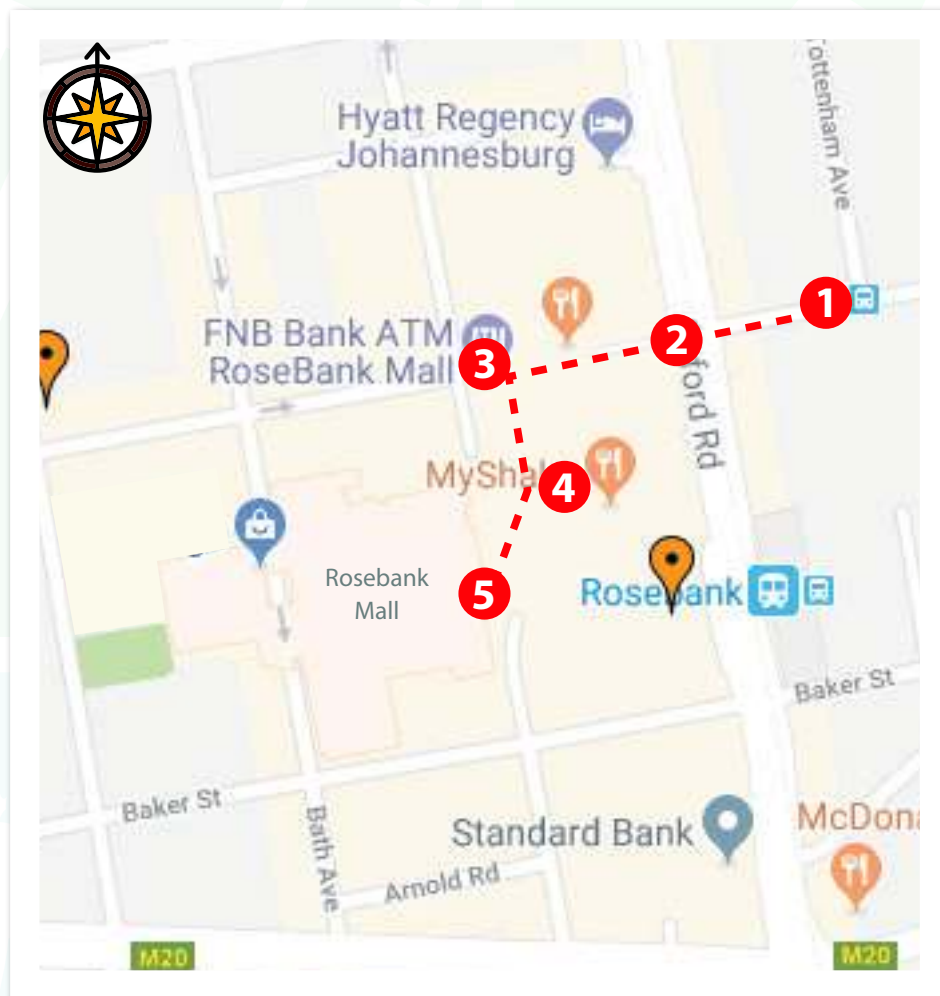

## DIRECTIONS FROM GAUTRAIN TO ROSEBANK MALL

1. On the main concourse turn toward the Western exit marked "Shops".
2. Take the elevator to the ground floor– walk down the pedestrian path through The Zone.
3. Turn left at The Patisserie - walk along the passage.
4. At the end of the passage in the Mews – walk toward the Rosebank Mall entrance.
5. Enter the Rosebank Mall with Europa Café on your right.

5. Enter the Rosebank Mall.

6. Turn left between Mugg & Bean and Stuttafords towards the escalator to Cinema Nouveau.

7. Descend down the escalator, straight on to the T-junction.

8. Turn right toward Bath Avenue.

9. Exit the Mall at Exit 11.

10. Turn left and you will see the Fire Station Rosebank on Cnr Bath Ave & Baker Street.

11. Report to security at building reception, we're on the 8th floor.