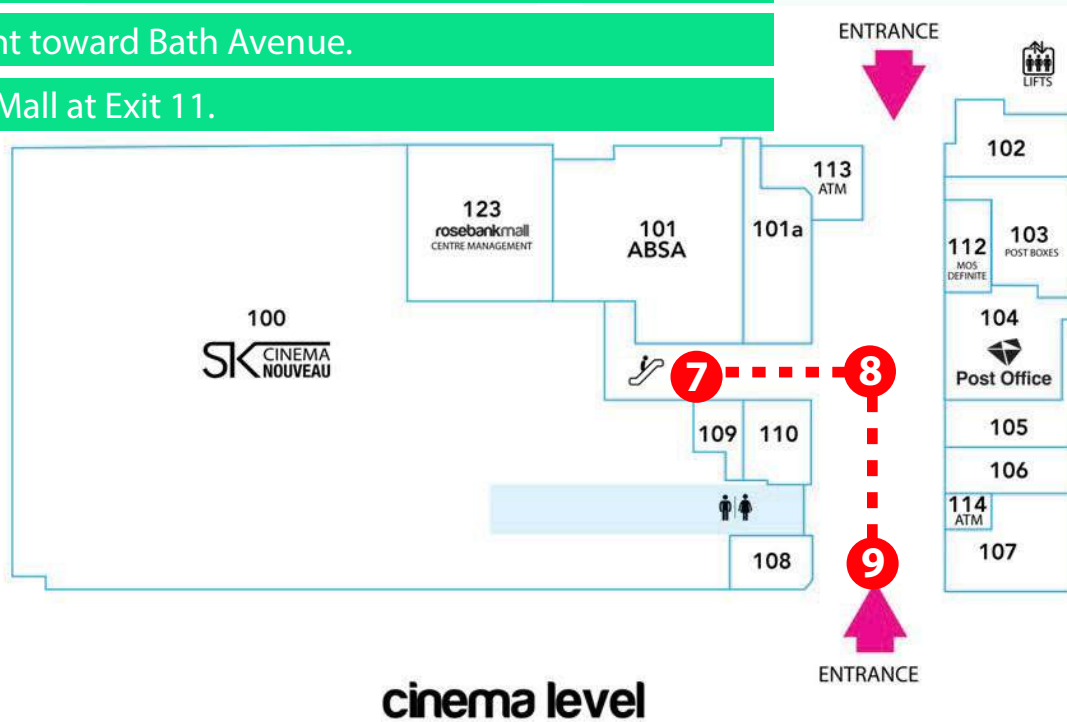

## DIRECTIONS FROM GAUTRAIN TO ROSEBANK MALL

1. On the main concourse turn toward the Western exit marked "Shops".
2. Take the elevator to the ground floor– walk down the pedestrian path through The Zone.
3. Turn left at The Patisserie - walk along the passage.
4. At the end of the passage in the Mews – walk toward the Rosebank Mall entrance.
5. Enter the Rosebank Mall with Europa Café on your right.

5. Enter the Rosebank Mall.

6. Turn left between Mugg & Bean and Stuttafords towards the escalator to Cinema Nouveau.

7. Descend down the escalator, straight on to the T-junction.

8. Turn right toward Bath Avenue.

9. Exit the Mall at Exit 11.

10. Turn left and you will see the Fire Station Rosebank on Cnr Bath Ave & Baker Street.

11. Report to security at building reception, we're on the 8th floor.